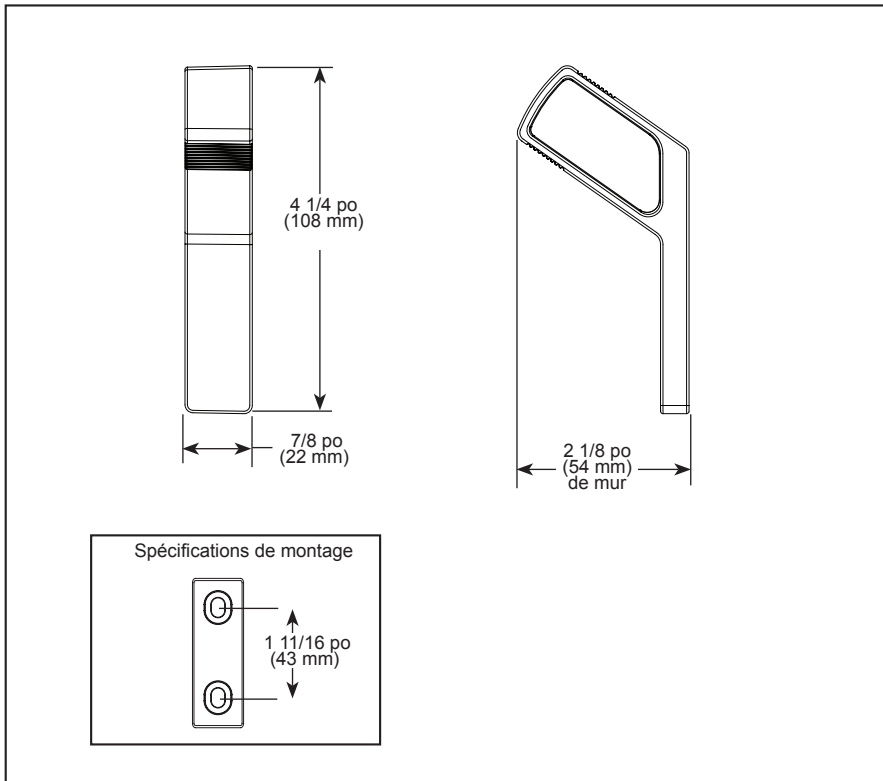

ACCESSOIRES

- Collection Kintsu^{MD}
- Crochet pour peignoir à barre courbée

SPÉCIFICATIONS STANDARDS :

- Il est préférable de placer de blocage en bois derrière toutes les surfaces murales. Si le blocage en bois n'est pas disponible, essayez de trouver un montant en bois pour fixer cet accessoire.
- Quincaillerie et gabarit d'installation inclus avec le produit.
- Remarque : Les ancrages en plastique, les vis, les boulons à bascule et les supports de montage sont inclus avec la quincaillerie d'installation.
- Construction entièrement métallique

GARANTIE

- Pièces et finition – Garantie à vie limitée; ou pour les clients commerciaux, 10 ans pour les résidences multifamiliales (appartements et condominiums) et 5 ans pour tout autre usage commercial, dans tous les cas à compter de la date de réception du produit par l'acheteur initial ou son représentant autorisé (installateur, etc.).
- Veuillez consulter fr.brizofaucet.ca pour tous les détails de notre garantie limitée.

▲ Désigner le suffixe de finition approprié