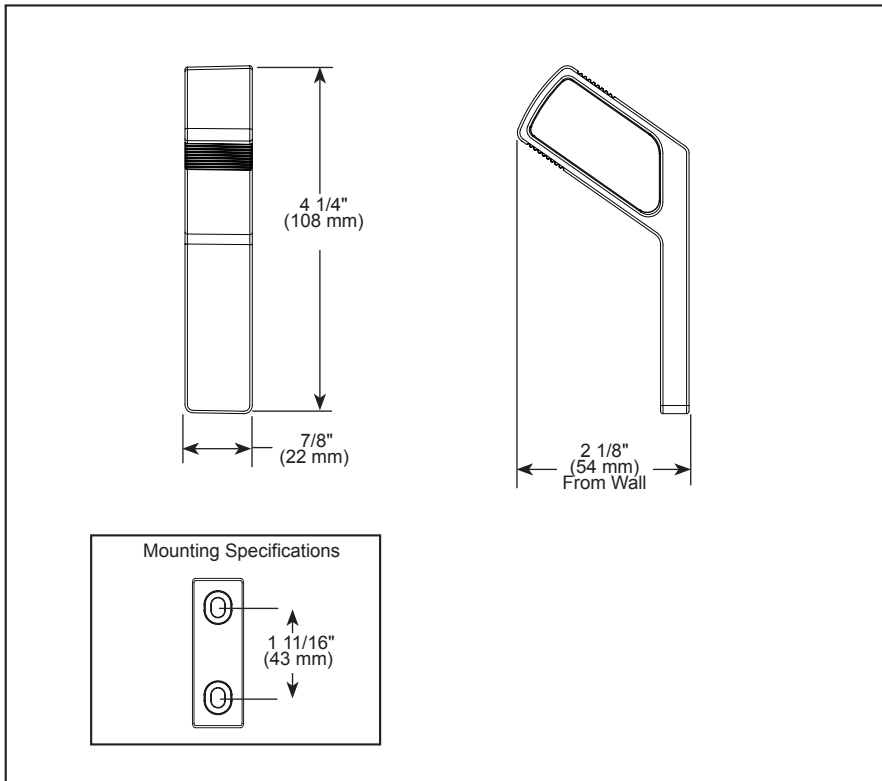

BRIZO®

ACCESSORIES

- Kintsu® Collection
- Bent Bar Single Robe Hook

STANDARD SPECIFICATIONS:

- Wood blocking is preferable behind all wall surfaces. If wood blocking is not available, try finding a wood stud to anchor this accessory.
- Mounting hardware and mounting instructions included with product.
- Note: Plastic anchors, screws, toggle bolts, and mounting brackets are included with the mounting hardware.
- All metal construction

WARRANTY

- Parts and Finish - Lifetime limited warranty; or for commercial purchasers, 10 years for multi-family residential (apartments and condominiums) and 5 years for all other commercial uses, in each case from the date the product is received by the original purchaser or their authorized representative (installation contractor, etc.).
- Please go to www.brizo.com for the complete details of our limited warranty.

▲ Designate proper finish suffix