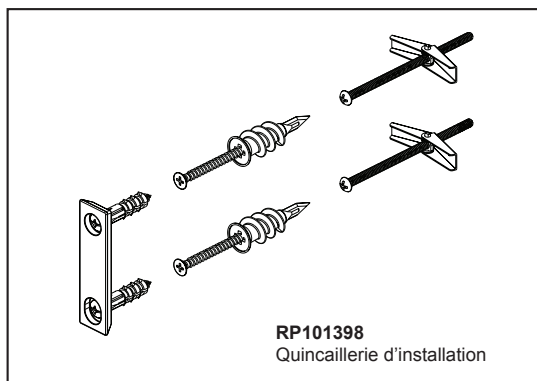

ACCESSOIRES

- Collection Kintsu^{MD}
- Crochet pour peignoir à barre courbée

SPÉCIFICATIONS STANDARDS :

- Il est préférable de placer de blocage en bois derrière toutes les surfaces murales. Si le blocage en bois n'est pas disponible, essayez de trouver un montant en bois pour fixer cet accessoire.
- Quincaillerie et gabarit d'installation inclus avec le produit.
- Remarque : Les ancrages en plastique, les vis, les boulons à bascule et les supports de montage sont inclus avec la quincaillerie d'installation.
- Construction entièrement métallique

GARANTIE

- Pièces et finition – Garantie à vie limitée; ou pour les clients commerciaux, 10 ans pour les résidences multifamiliales (appartements et condominiums) et 5 ans pour tout autre usage commercial, dans tous les cas à compter de la date de réception du produit par l'acheteur initial ou son représentant autorisé (installateur, etc.).
- Veuillez consulter fr.brizofaucet.ca pour tous les détails de notre garantie limitée.

▲ Désigner le suffixe de finition approprié