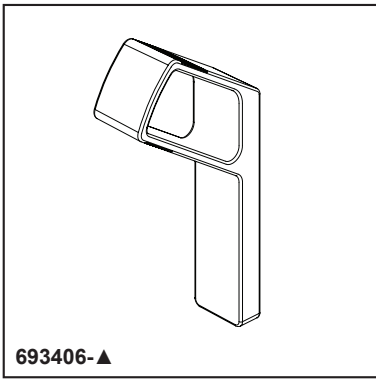

BRIZO®

ACCESSORIES

- Kintsu® Collection
- Bent Bar Single Robe Hook

STANDARD SPECIFICATIONS:

- Wood blocking is preferable behind all wall surfaces. If wood blocking is not available, try finding a wood stud to anchor this accessory.
- Mounting hardware and mounting instructions included with product.
- Note: Plastic anchors, screws, toggle bolts, and mounting brackets are included with the mounting hardware.
- All metal construction

WARRANTY

- Parts and Finish - Lifetime limited warranty; or for commercial purchasers, 10 years for multi-family residential (apartments and condominiums) and 5 years for all other commercial uses, in each case from the date the product is received by the original purchaser or their authorized representative (installation contractor, etc.).
- Please go to www.brizo.com for the complete details of our limited warranty.

▲ Designate proper finish suffix