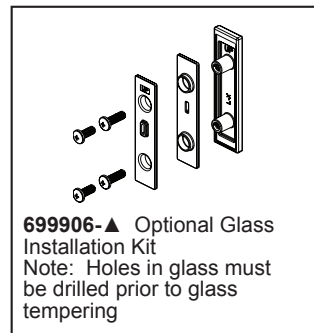

Brizo Kitchen & Bath Company reserves the right (1) to make changes in specifications and materials, and (2) to change or discontinue models, both without notice or obligation. Dimensions are for reference only. See current full-line price book or www.brizo.com for finish options and product availability.

Brizo Kitchen & Bath Company

55 E. 111th Street, Carmel, Indiana 46280
350 South Edgeware Road, St. Thomas, ON N5P 4L1
© 2026 Brizo Kitchen & Bath Company