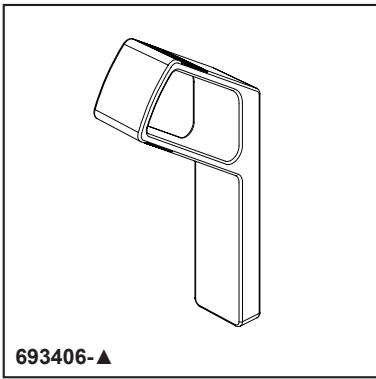

ACCESSOIRES

- Collection Kintsu^{MD}
- Crochet pour peignoir à barre courbée

SPÉCIFICATIONS STANDARDS :

- Il est préférable de placer de blocage en bois derrière toutes les surfaces murales. Si le blocage en bois n'est pas disponible, essayez de trouver un montant en bois pour fixer cet accessoire.
- Quincaillerie et gabarit d'installation inclus avec le produit.
- Remarque : Les ancrages en plastique, les vis, les boulons à bascule et les supports de montage sont inclus avec la quincaillerie d'installation.
- Construction entièrement métallique

GARANTIE

- Pièces et finition – Garantie à vie limitée; ou pour les clients commerciaux, 10 ans pour les résidences multifamiliales (appartements et condominiums) et 5 ans pour tout autre usage commercial, dans tous les cas à compter de la date de réception du produit par l'acheteur initial ou son représentant autorisé (installateur, etc.).
- Veuillez consulter fr.brizofaucet.ca pour tous les détails de notre garantie limitée.

▲ Désigner le suffixe de finition approprié