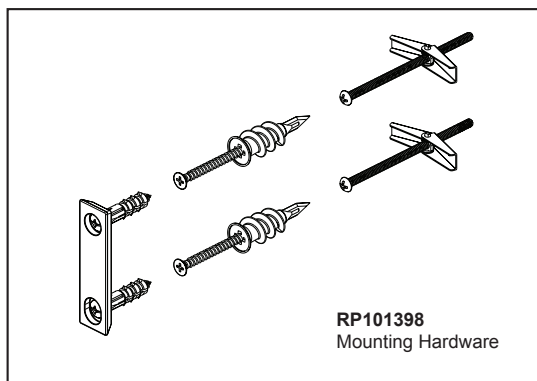

BRIZO®

ACCESSORIES

- Kintsu® Collection
- Bent Bar Single Robe Hook

STANDARD SPECIFICATIONS:

- Wood blocking is preferable behind all wall surfaces. If wood blocking is not available, try finding a wood stud to anchor this accessory.
- Mounting hardware and mounting instructions included with product.
- Note: Plastic anchors, screws, toggle bolts, and mounting brackets are included with the mounting hardware.
- All metal construction

WARRANTY

- Parts and Finish - Lifetime limited warranty; or for commercial purchasers, 10 years for multi-family residential (apartments and condominiums) and 5 years for all other commercial uses, in each case from the date the product is received by the original purchaser or their authorized representative (installation contractor, etc.).
- Please go to www.brizo.com for the complete details of our limited warranty.

▲ Designate proper finish suffix